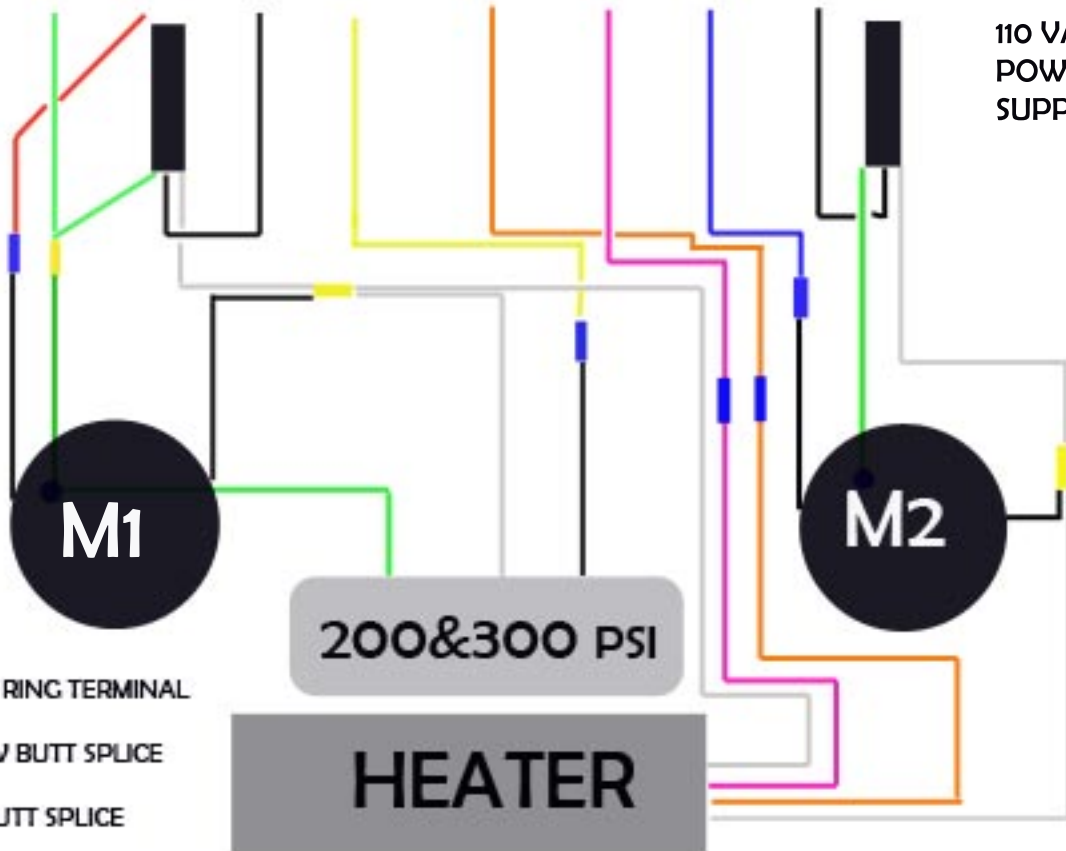

200 & 300 Extractor (Heat)

GREEN, RED, BLACK, YELLOW, ORANGE, PURPLE, BLUE, BLACK/WHITE

110 VAC
POWER
SUPPLY

110 VAC
POWER
SUPPLY

M1

M2

200&300 PSI

HEATER

● NYLON RING TERMINAL

■ YELLOW BUTT SPLICE

■ BLUE BUTT SPLICE